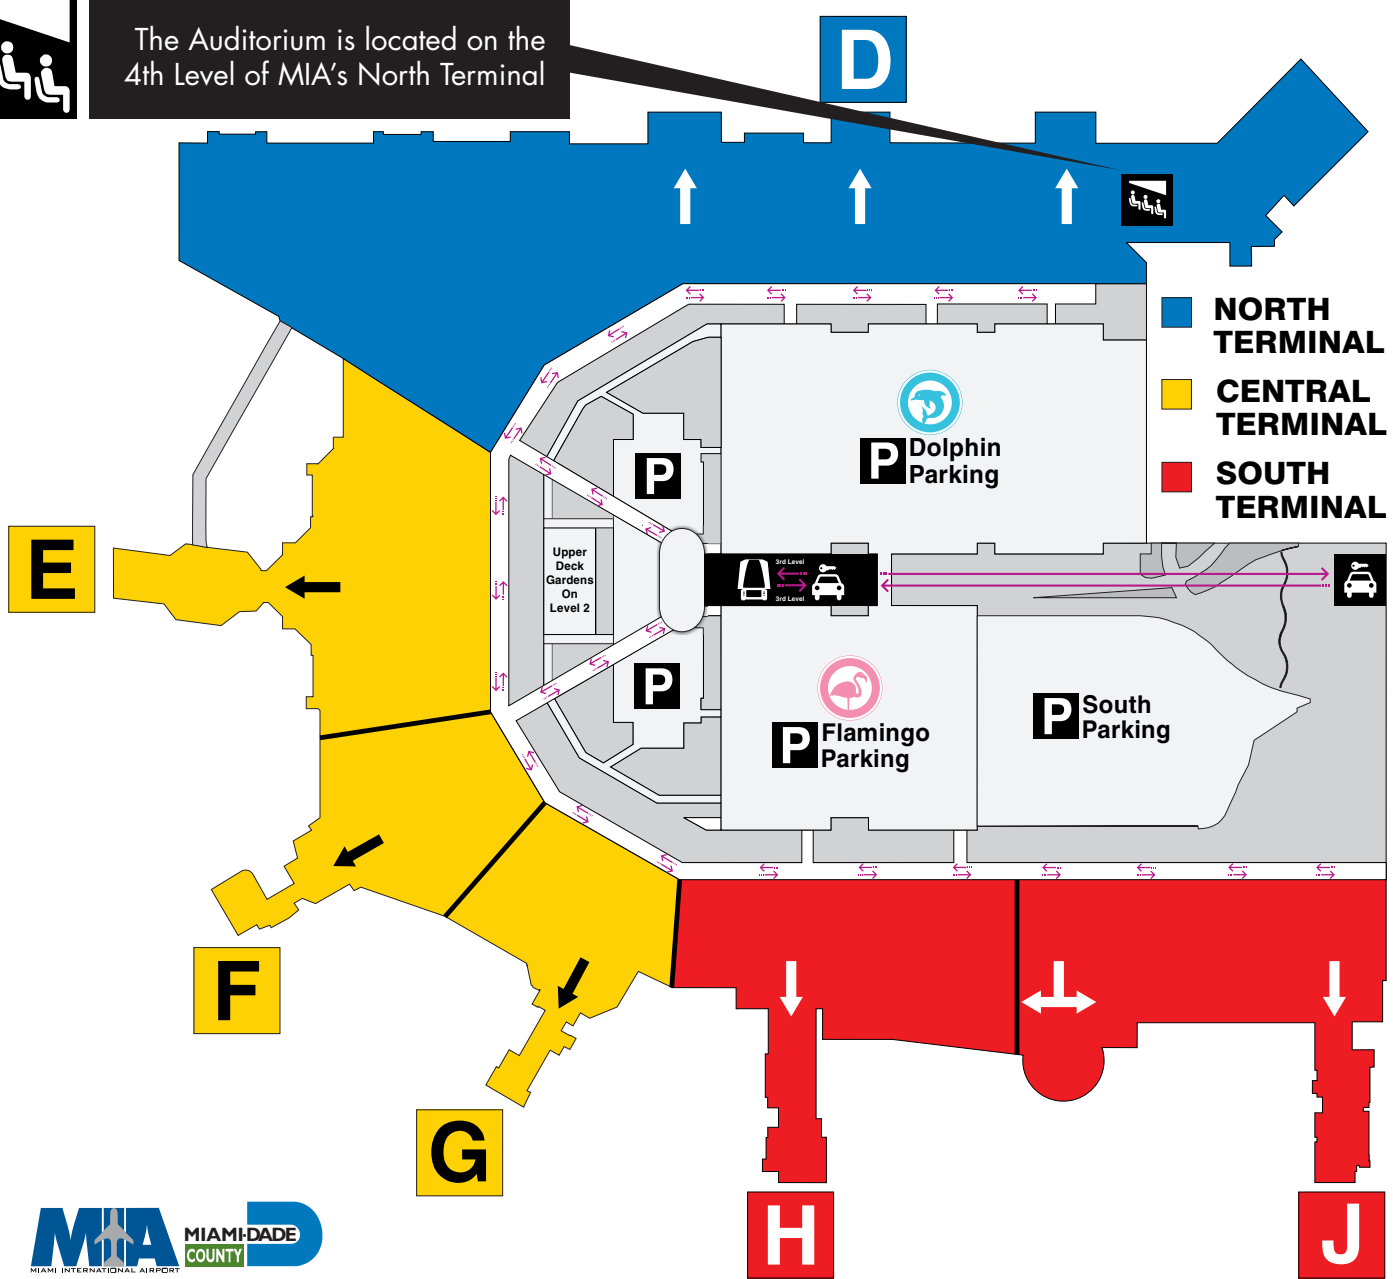

The Auditorium is located on the 4th Level of MIA's North Terminal

## ACCESSIBLE PARKING

ACCESSIBLE PARKING AVAILABLE ON GROUND LEVEL AND 3RD LEVEL OF ALL GARAGES

**DOLPHIN GARAGE** Accessible Parking Level 3

Accessible Parking Ground Level

**FLAMINGO GARAGE** Accessible Parking Level 3

Accessible Parking Ground Level